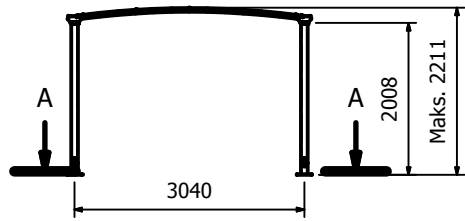

( 1 : 100 )

A-A

Designed by KP-P	Checked by	Approved by	Date	Date 09-06-2007	A4
Hadsten Smede- og Maskinværksted A/S Overhadstenvej 29 8370 Hadsten			Std enkelt Carport - m. fundamentsplan.		
			Edition	Sheet 1 / 1	