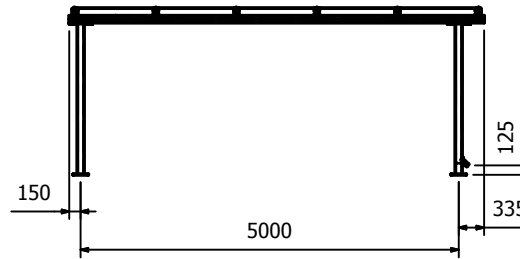

( 1 : 100 )

A-A

Designed by KP-P	Checked by	Approved by	Date	Date 09-06-2007	A4
Hadsten Smede- og Maskinværksted A/S Overhadstenvej 29 8370 Hadsten			Std enkelt Carport - m. fundamentsplan.		
			Edition	Sheet 1 / 1	